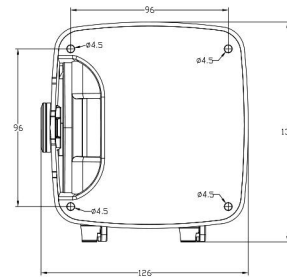

AI 4X/12X Pro Bullet Plus Network Camera

Structure Diagrams

microSD/SDHC/SDXC Card Slot

Reset

Ethernet Port (PoE)

Alarm/Audio

DC 12V

Units: mm

Accessories Support

A62 Junction Box(Default)

Weight: 510g
Dimensions: 134*126*40mm

A01 Pole Mount

Weight: 720g
Dimensions: 170*51.5*152.6mm

A03 External Corner Bracket

Weight: 900g
Dimensions: 170*152.5*76.3mm