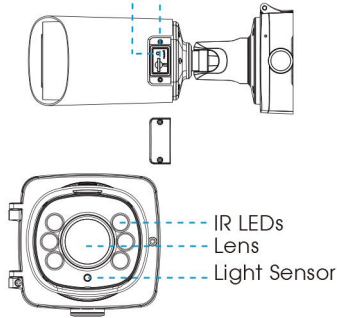

AI 4X/12X Pro Bullet Plus Network Camera

Intelligent Analytics	Video Analysis	Region Entrance, Region Exiting, Advanced Motion Detection, Tamper Detection, Line Crossing, Loitering, Object Left, Object Removed	
	People Counting& Report	Count the number of people entering or exiting, up to 4 detection areas for regional people counting	
System	Storage	Support microSD/SDHC/SDXC Card Local Storage, up to 256G	
	Advanced Function	Heat Map, BLC, HLC, 2D DNR, 3D DNR, AWB, IP Address Filtering, AGC, Anti-flicker, Corridor Mode, Deblur, Watermark	
	SIP/VoIP Support	Yes, Voice & Video-over-IP	
	Event Trigger	Motion Detection, Network Disconnection, External Input, Audio Alarm, etc.	
	Event Action	FTP Upload, SMTP Upload, SD Card Record, External Output, SIP Phone, HTTP Notification, etc	
	System Compatibility	ONVIF Profile G & Q & S & T, API	
General	Working Temperature	-40°C~60°C -60°C~60°C (Optional for Heater Version)	
	Working Humidity	0~90%(Non-condensing)	
	Power Supply	PoE (802.3at) / DC 12V±10%	
	Power Consumption	8W MAX	
		13W MAX (With IR on)	
		10W Max (With Heater on) Heater on: below 10°C, Heater off: above 25°C	
	Surge Protection	4KV	
	Weather Proof	Up to IP67-rated for Weather-resistant Performance	
	Housing	Vandal-proof IK10-rated Metal Housing	
	Weight	1447g	1445.8g
	Dimensions	320mmX134mmX126mm	
Warranty	3/5 Years		

AI 4X/12X Pro Bullet Plus Network Camera

Structure Diagrams

microSD/SDHC/SDXC Card Slot

Reset

Ethernet Port (PoE)

Alarm/Audio

DC 12V

Units: mm