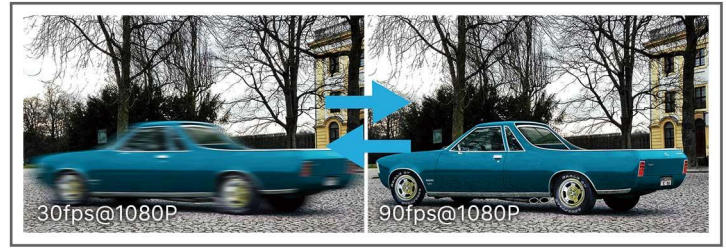

4X/12X Optical Zoom

The 4X/12X optical zoom can zoom up to distant subjects while still maintaining the clarity, delivering high quality video over the entire zoom range.

90fps

With the industry leading frame rate reaching 90fps, the cameras can easily catch images with no latency despite of the high-speed movement, which is the best choice for the demanding requirements especially for intelligent cameras.