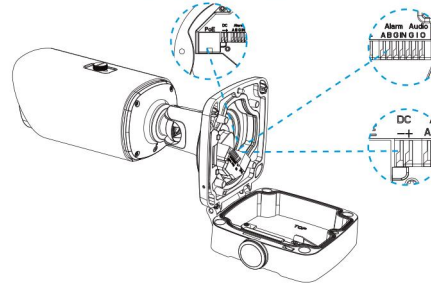

AI 4X/12X Pro Bullet Plus Network Camera

Intelligent Analytics	Video Analysis	Region Entrance, Region Exiting, Advanced Motion Detection, Tamper Detection, Line Crossing, Loitering, Object Left, Object Removed	
	People Counting& Report	Count the number of people entering or exiting, up to 4 detection areas for regional people counting	
System	Storage	Support microSD/SDHC/SDXC Card Local Storage, up to 256G	
	Advanced Function	Heat Map, BLC, HLC, 2D DNR, 3D DNR, AWB, IP Address Filtering, AGC, Anti-flicker, Corridor Mode, Deblur, Watermark	
	SIP/VoIP Support	Yes, Voice & Video-over-IP	
	Event Trigger	Motion Detection, Network Disconnection, External Input, Audio Alarm, etc.	
	Event Action	FTP Upload, SMTP Upload, SD Card Record, External Output, SIP Phone, HTTP Notification, etc	
	System Compatibility	ONVIF Profile G & Q & S & T, API	
General	Working Temperature	-40°C~60°C -60°C~60°C (Optional for Heater Version)	
	Working Humidity	0~90%(Non-condensing)	
	Power Supply	PoE (802.3at) / DC 12V±10%	
	Power Consumption	8W MAX	
		13W MAX (With IR on)	
		10W Max (With Heater on) Heater on: below 10°C, Heater off: above 25°C	
	Surge Protection	4KV	
	Weather Proof	Up to IP67-rated for Weather-resistant Performance	
	Housing	Vandal-proof IK10-rated Metal Housing	
	Weight	1447g	1445.8g
	Dimensions	320mmX134mmX126mm	
Warranty	3/5 Years		

AI 4X/12X Pro Bullet Plus Network Camera

Structure Diagrams

microSD/SDHC/SDXC Card Slot

Reset

Ethernet Port (PoE)

Alarm/Audio

DC 12V

Units: mm

Accessories Support

A62 Junction Box(Default)

Weight: 510g
Dimensions: 134*126*40mm

A01 Pole Mount

Weight: 720g
Dimensions: 170*51.5*152.6mm

A03 External Corner Bracket

Weight: 900g
Dimensions: 170*152.5*76.3mm