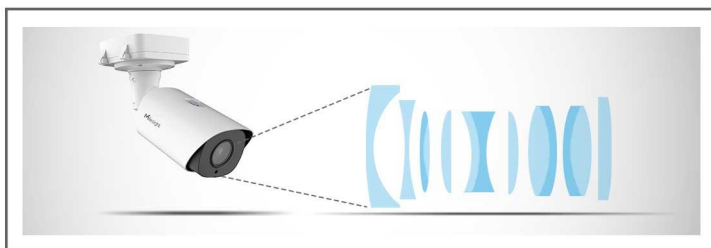

4X/12X Optical Zoom

The 4X/12X optical zoom can zoom up to distant subjects while still maintaining the clarity, delivering high quality video over the entire zoom range.