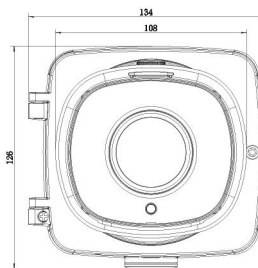

AI 4X/12X Pro Bullet Plus Network Camera

Structure Diagrams

microSD/SDHC/SDXC Card Slot

Reset

Ethernet Port (PoE)

Alarm/Audio

DC 12V

Units: mm

Accessories Support

A62 Junction Box(Default)

Weight: 510g
Dimensions: 134*126*40mm

A01 Pole Mount

Weight: 720g
Dimensions: 170*51.5*152.6mm

A03 External Corner Bracket

Weight: 900g
Dimensions: 170*152.5*76.3mm