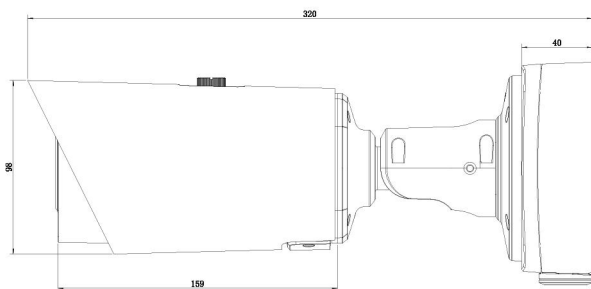

AI 4X/12X Pro Bullet Plus Network Camera

Structure Diagrams

microSD/SDHC/SDXC Card Slot

Reset

Ethernet Port (PoE)

Alarm/Audio

DC 12V

Units: mm

Accessories Support

A62 Junction Box(Default)

Weight: 510g
Dimensions: 134*126*40mm

A01 Pole Mount

Weight: 720g
Dimensions: 170*51.5*152.6mm

A03 External Corner Bracket

Weight: 900g
Dimensions: 170*152.5*76.3mm