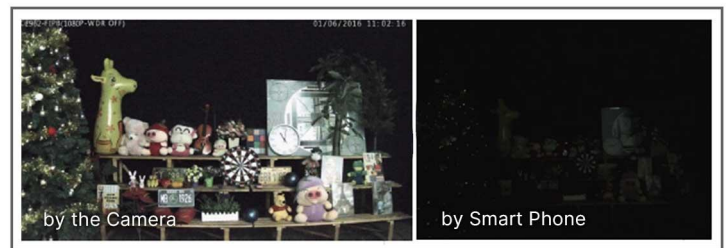

0.002Lux Ultra Low-light

The starlight camera is able to deliver high detailed color images even in low light environment reaching 0.002Lux(Color) or 0Lux(B/W), and near infrared light environments without any supplementary lighting.