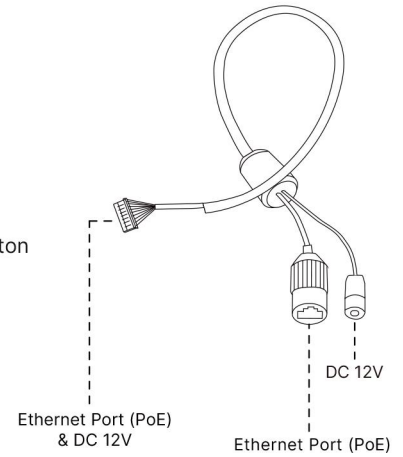

AI 180° Panoramic Mini Dome Network Camera

Intelligent Analytics	Video Analysis	Region Entrance, Region Exiting, Advanced Motion Detection, Tamper Detection, Line Crossing, Loitering, Object Left, Object Removed				
	People Counting& Report	Count the number of people entering or exiting, up to 4 detection areas for regional people counting				
System	Storage	Support microSD/SDHC/SDXC Card Local Storage, up to 256G				
	Advanced Function	Heat Map, BLC, HLC, 2D DNR, 3D DNR, AWB, IP Address Filtering, AGC, Anti-flicker, Corridor Mode, Deblur, Watermark				
	SIP/VoIP Support	Yes, Voice & Video-over-IP				
	Event Trigger	Motion Detection, Network Disconnection, Audio Alarm, etc.				
	Event Action	FTP Upload, SMTP Upload, SD Card Record, SIP Phone, HTTP Notification, etc.				
	System Compatibility	ONVIF Profile G & Q & S & T, API				
General	Working Temperature	-40°C~60°C				
	Working Humidity	0~90%(Non-condensing)				
	Power Supply	PoE (802.3af) / DC 12V ± 10%				
	Power Consumption	<table border="0" style="width: 100%; text-align: center;"> <tr> <td style="width: 50%;">5W MAX</td> <td style="width: 50%;">6W MAX</td> </tr> <tr> <td>8W MAX (With IR on)</td> <td>9W MAX (With IR on)</td> </tr> </table>	5W MAX	6W MAX	8W MAX (With IR on)	9W MAX (With IR on)
	5W MAX	6W MAX				
	8W MAX (With IR on)	9W MAX (With IR on)				
	Weather Proof	Up to IP67-rated for Weather-resistant Performance				
	Housing	Vandal-proof IK10-rated Metal Housing				
	Weight	853g				
Dimensions	Φ127mmX107mm					
Warranty	3/5 Years					

AI 180° Panoramic Mini Dome Network Camera

Structure Diagrams

Units: mm

Accessories Support

A01 Pole Mount

Weight: 720g
Dimensions: 170*51.5*152.6mm

A03 External Corner Bracket

Weight: 900g
Dimensions: 170*152.5*76.3mm