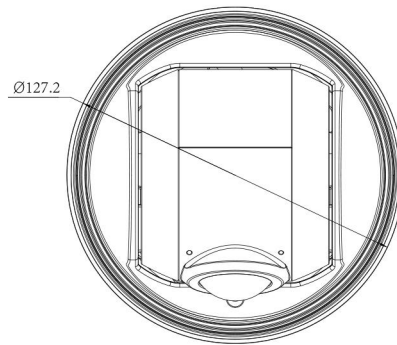

AI 180° Panoramic Mini Dome Network Camera

Intelligent Analytics	Video Analysis	Region Entrance, Region Exiting, Advanced Motion Detection, Tamper Detection, Line Crossing, Loitering, Object Left, Object Removed				
	People Counting& Report	Count the number of people entering or exiting, up to 4 detection areas for regional people counting				
System	Storage	Support microSD/SDHC/SDXC Card Local Storage, up to 256G				
	Advanced Function	Heat Map, BLC, HLC, 2D DNR, 3D DNR, AWB, IP Address Filtering, AGC, Anti-flicker, Corridor Mode, Deblur, Watermark				
	SIP/VoIP Support	Yes, Voice & Video-over-IP				
	Event Trigger	Motion Detection, Network Disconnection, Audio Alarm, etc.				
	Event Action	FTP Upload, SMTP Upload, SD Card Record, SIP Phone, HTTP Notification, etc.				
	System Compatibility	ONVIF Profile G & Q & S & T, API				
General	Working Temperature	-40°C~60°C				
	Working Humidity	0~90%(Non-condensing)				
	Power Supply	PoE (802.3af) / DC 12V ± 10%				
	Power Consumption	<table border="0" style="width: 100%; text-align: center;"> <tr> <td style="width: 50%;">5W MAX</td> <td style="width: 50%;">6W MAX</td> </tr> <tr> <td>8W MAX (With IR on)</td> <td>9W MAX (With IR on)</td> </tr> </table>	5W MAX	6W MAX	8W MAX (With IR on)	9W MAX (With IR on)
	5W MAX	6W MAX				
	8W MAX (With IR on)	9W MAX (With IR on)				
	Weather Proof	Up to IP67-rated for Weather-resistant Performance				
	Housing	Vandal-proof IK10-rated Metal Housing				
	Weight	853g				
Dimensions	Φ127mmX107mm					
Warranty	3/5 Years					

AI 180° Panoramic Mini Dome Network Camera

Structure Diagrams

Units: mm

Accessories Support

A01 Pole Mount

Weight: 720g
Dimensions: 170*51.5*152.6mm

A03 External Corner Bracket

Weight: 900g
Dimensions: 170*152.5*76.3mm

A71 Wall Mount

Weight: 530g
Dimensions: 162*124*78 mm

Milesight Technology | www.milesight.com
Contact Us: sales@milesight.com support@milesight.com

Add: 220 NE 51st Street, Oakland
Park, Florida 33334, USA
Tel: +1-800-561-0485