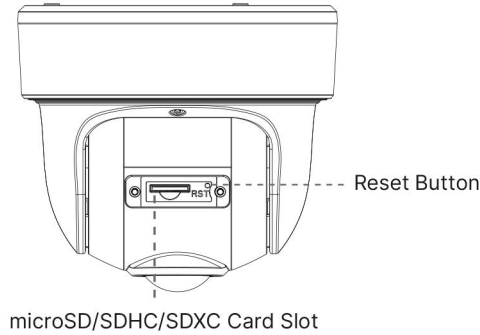

AI 180° Panoramic Mini Dome Network Camera

Intelligent Analytics	Video Analysis	Region Entrance, Region Exiting, Advanced Motion Detection, Tamper Detection, Line Crossing, Loitering, Object Left, Object Removed				
	People Counting& Report	Count the number of people entering or exiting, up to 4 detection areas for regional people counting				
System	Storage	Support microSD/SDHC/SDXC Card Local Storage, up to 256G				
	Advanced Function	Heat Map, BLC, HLC, 2D DNR, 3D DNR, AWB, IP Address Filtering, AGC, Anti-flicker, Corridor Mode, Deblur, Watermark				
	SIP/VoIP Support	Yes, Voice & Video-over-IP				
	Event Trigger	Motion Detection, Network Disconnection, Audio Alarm, etc.				
	Event Action	FTP Upload, SMTP Upload, SD Card Record, SIP Phone, HTTP Notification, etc.				
	System Compatibility	ONVIF Profile G & Q & S & T, API				
General	Working Temperature	-40°C~60°C				
	Working Humidity	0~90%(Non-condensing)				
	Power Supply	PoE (802.3af) / DC 12V ± 10%				
	Power Consumption	<table border="0" style="width: 100%; text-align: center;"> <tr> <td style="width: 50%;">5W MAX</td> <td style="width: 50%;">6W MAX</td> </tr> <tr> <td>8W MAX (With IR on)</td> <td>9W MAX (With IR on)</td> </tr> </table>	5W MAX	6W MAX	8W MAX (With IR on)	9W MAX (With IR on)
	5W MAX	6W MAX				
	8W MAX (With IR on)	9W MAX (With IR on)				
	Weather Proof	Up to IP67-rated for Weather-resistant Performance				
	Housing	Vandal-proof IK10-rated Metal Housing				
	Weight	853g				
Dimensions	Φ127mmX107mm					
Warranty	3/5 Years					

AI 180° Panoramic Mini Dome Network Camera

Structure Diagrams

Units: mm

Accessories Support

A01 Pole Mount

Weight: 720g
Dimensions: 170*51.5*152.6mm

A03 External Corner Bracket

Weight: 900g
Dimensions: 170*152.5*76.3mm