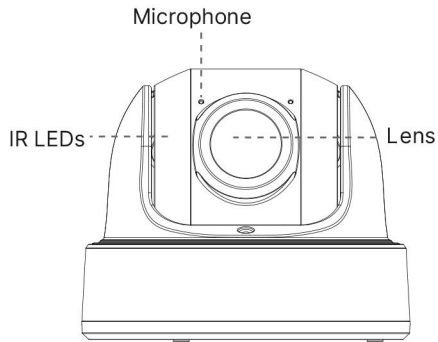

AI 180° Panoramic Mini Dome Network Camera

Intelligent Analytics	Video Analysis	Region Entrance, Region Exiting, Advanced Motion Detection, Tamper Detection, Line Crossing, Loitering, Object Left, Object Removed				
	People Counting& Report	Count the number of people entering or exiting, up to 4 detection areas for regional people counting				
System	Storage	Support microSD/SDHC/SDXC Card Local Storage, up to 256G				
	Advanced Function	Heat Map, BLC, HLC, 2D DNR, 3D DNR, AWB, IP Address Filtering, AGC, Anti-flicker, Corridor Mode, Deblur, Watermark				
	SIP/VoIP Support	Yes, Voice & Video-over-IP				
	Event Trigger	Motion Detection, Network Disconnection, Audio Alarm, etc.				
	Event Action	FTP Upload, SMTP Upload, SD Card Record, SIP Phone, HTTP Notification, etc.				
	System Compatibility	ONVIF Profile G & Q & S & T, API				
General	Working Temperature	-40°C~60°C				
	Working Humidity	0~90%(Non-condensing)				
	Power Supply	PoE (802.3af) / DC 12V ± 10%				
	Power Consumption	<table border="0" style="width: 100%; text-align: center;"> <tr> <td style="width: 50%;">5W MAX</td> <td style="width: 50%;">6W MAX</td> </tr> <tr> <td>8W MAX (With IR on)</td> <td>9W MAX (With IR on)</td> </tr> </table>	5W MAX	6W MAX	8W MAX (With IR on)	9W MAX (With IR on)
	5W MAX	6W MAX				
	8W MAX (With IR on)	9W MAX (With IR on)				
	Weather Proof	Up to IP67-rated for Weather-resistant Performance				
	Housing	Vandal-proof IK10-rated Metal Housing				
	Weight	853g				
Dimensions	Φ127mmX107mm					
Warranty	3/5 Years					

AI 180° Panoramic Mini Dome Network Camera

Structure Diagrams

Units: mm

Accessories Support

A01 Pole Mount

Weight: 720g
Dimensions: 170*51.5*152.6mm

A03 External Corner Bracket

Weight: 900g
Dimensions: 170*152.5*76.3mm