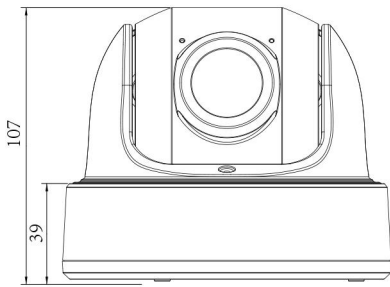

AI 180° Panoramic Mini Dome Network Camera

Intelligent Analytics	Video Analysis	Region Entrance, Region Exiting, Advanced Motion Detection, Tamper Detection, Line Crossing, Loitering, Object Left, Object Removed				
	People Counting& Report	Count the number of people entering or exiting, up to 4 detection areas for regional people counting				
System	Storage	Support microSD/SDHC/SDXC Card Local Storage, up to 256G				
	Advanced Function	Heat Map, BLC, HLC, 2D DNR, 3D DNR, AWB, IP Address Filtering, AGC, Anti-flicker, Corridor Mode, Deblur, Watermark				
	SIP/VoIP Support	Yes, Voice & Video-over-IP				
	Event Trigger	Motion Detection, Network Disconnection, Audio Alarm, etc.				
	Event Action	FTP Upload, SMTP Upload, SD Card Record, SIP Phone, HTTP Notification, etc.				
	System Compatibility	ONVIF Profile G & Q & S & T, API				
General	Working Temperature	-40°C~60°C				
	Working Humidity	0~90%(Non-condensing)				
	Power Supply	PoE (802.3af) / DC 12V ± 10%				
	Power Consumption	<table border="0" style="width: 100%; text-align: center;"> <tr> <td style="width: 50%;">5W MAX</td> <td style="width: 50%;">6W MAX</td> </tr> <tr> <td>8W MAX (With IR on)</td> <td>9W MAX (With IR on)</td> </tr> </table>	5W MAX	6W MAX	8W MAX (With IR on)	9W MAX (With IR on)
	5W MAX	6W MAX				
	8W MAX (With IR on)	9W MAX (With IR on)				
	Weather Proof	Up to IP67-rated for Weather-resistant Performance				
	Housing	Vandal-proof IK10-rated Metal Housing				
	Weight	853g				
Dimensions	Φ127mmX107mm					
Warranty	3/5 Years					

AI 180° Panoramic Mini Dome Network Camera

Structure Diagrams

Units: mm

Accessories Support

A01 Pole Mount

Weight: 720g
Dimensions: 170*51.5*152.6mm

A03 External Corner Bracket

Weight: 900g
Dimensions: 170*152.5*76.3mm