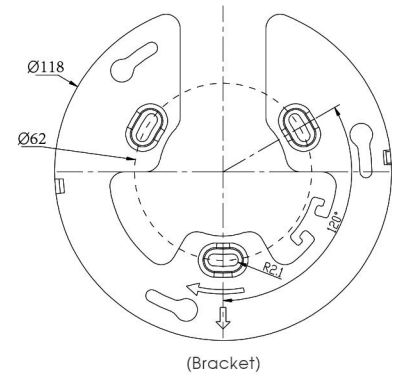

AI 180° Panoramic Mini Dome Network Camera

Intelligent Analytics	Video Analysis	Region Entrance, Region Exiting, Advanced Motion Detection, Tamper Detection, Line Crossing, Loitering, Object Left, Object Removed				
	People Counting& Report	Count the number of people entering or exiting, up to 4 detection areas for regional people counting				
System	Storage	Support microSD/SDHC/SDXC Card Local Storage, up to 256G				
	Advanced Function	Heat Map, BLC, HLC, 2D DNR, 3D DNR, AWB, IP Address Filtering, AGC, Anti-flicker, Corridor Mode, Deblur, Watermark				
	SIP/VoIP Support	Yes, Voice & Video-over-IP				
	Event Trigger	Motion Detection, Network Disconnection, Audio Alarm, etc.				
	Event Action	FTP Upload, SMTP Upload, SD Card Record, SIP Phone, HTTP Notification, etc.				
	System Compatibility	ONVIF Profile G & Q & S & T, API				
General	Working Temperature	-40°C~60°C				
	Working Humidity	0~90%(Non-condensing)				
	Power Supply	PoE (802.3af) / DC 12V ± 10%				
	Power Consumption	<table border="0" style="width: 100%; text-align: center;"> <tr> <td style="width: 50%;">5W MAX</td> <td style="width: 50%;">6W MAX</td> </tr> <tr> <td>8W MAX (With IR on)</td> <td>9W MAX (With IR on)</td> </tr> </table>	5W MAX	6W MAX	8W MAX (With IR on)	9W MAX (With IR on)
	5W MAX	6W MAX				
	8W MAX (With IR on)	9W MAX (With IR on)				
	Weather Proof	Up to IP67-rated for Weather-resistant Performance				
	Housing	Vandal-proof IK10-rated Metal Housing				
	Weight	853g				
Dimensions	Φ127mmX107mm					
Warranty	3/5 Years					

AI 180° Panoramic Mini Dome Network Camera

Structure Diagrams

Units: mm

Accessories Support

A01 Pole Mount

Weight: 720g
Dimensions: 170*51.5*152.6mm

A03 External Corner Bracket

Weight: 900g
Dimensions: 170*152.5*76.3mm

A71 Wall Mount

Weight: 530g
Dimensions: 162*124*78 mm

Milesight Technology | www.milesight.com
Contact Us: sales@milesight.com support@milesight.com

Add: 220 NE 51st Street, Oakland
Park, Florida 33334, USA
Tel: +1-800-561-0485