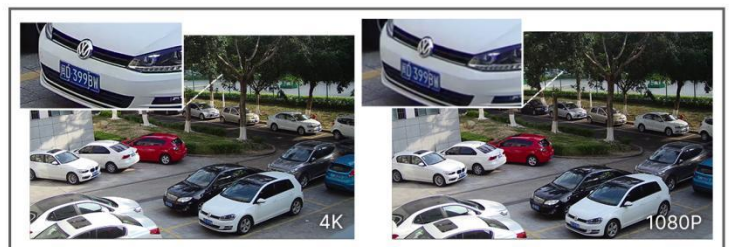

4K Video Viewing Experience

The camera performs well in catching detailed image with 4K HD resolution regardless of the moving speed.