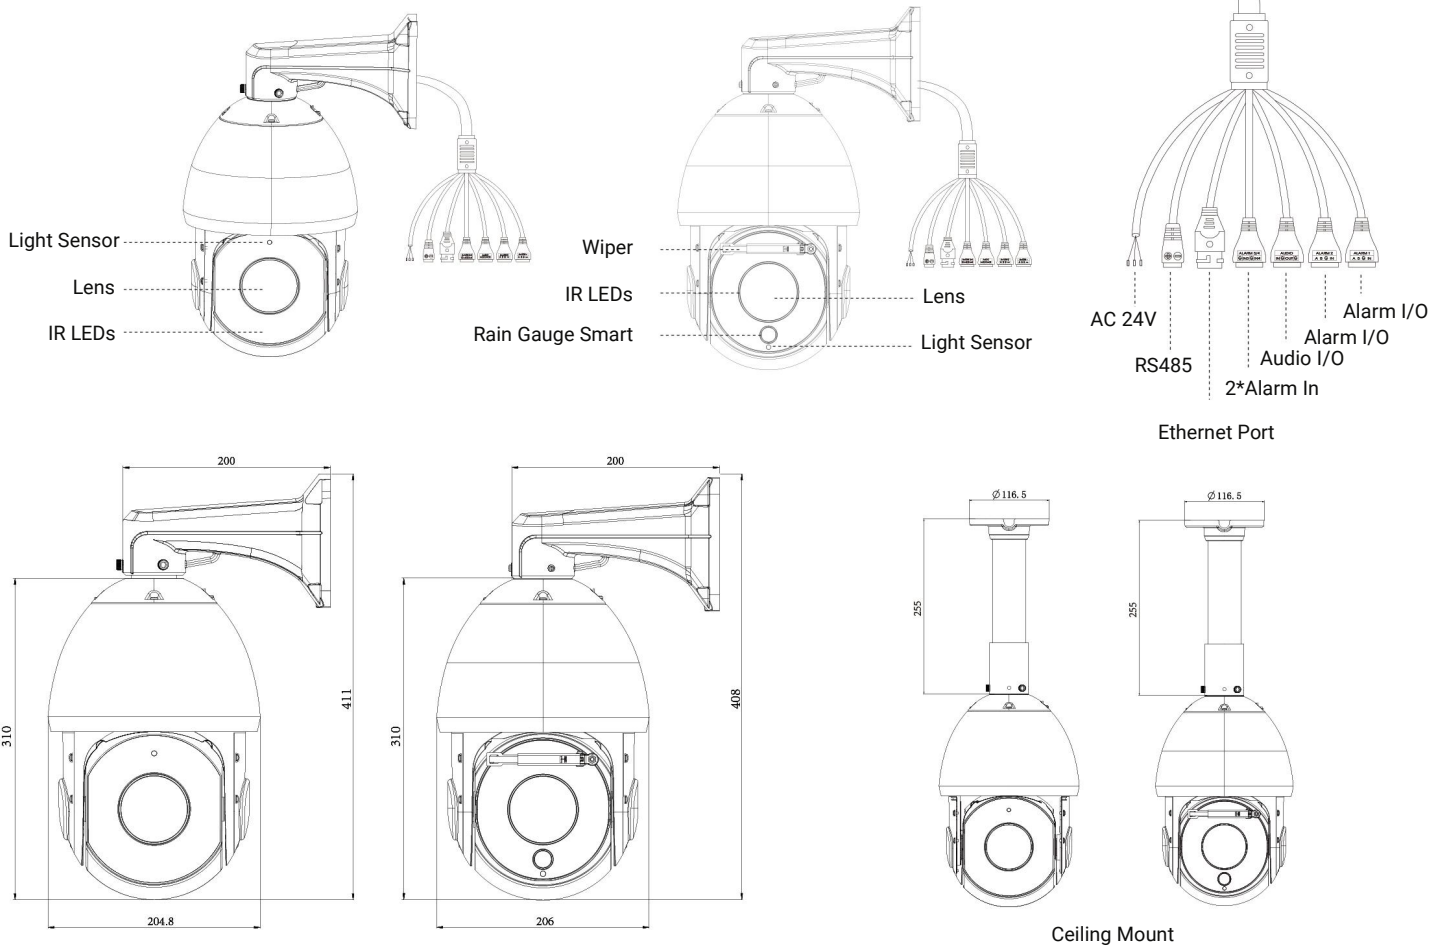

AI Road Traffic Speed Dome Camera

	Heater	Support	
	Wiper	-	Support
	Surge Protection	6KV	
	Dimensions/Weight	Ø205mmX308mm/4Kg	
	Warranty	2 Years / 3 Years (Optional)	

V1.2

Structure Diagrams

Wall Mount

Ceiling Mount

Units: mm

Accessories Support

A41 Wall Mount(Default)

Weight: 400g
Dimensions: 200*129*100mm

A01 Pole Mount

Weight: 720g
Dimensions: 170*51.5*152.6mm

A03 External Corner Bracket

Weight: 900g
Dimensions: 170*152.5*76.3mm

A42 Pendant Mount

Weight: 650g
Dimensions: 116.5*255mm

A42-L Extension Lever

Weight: 325g
Dimension: 57*255mm

A43 Junction Box

Weight: 1000g
Dimensions: 195*164*80mm