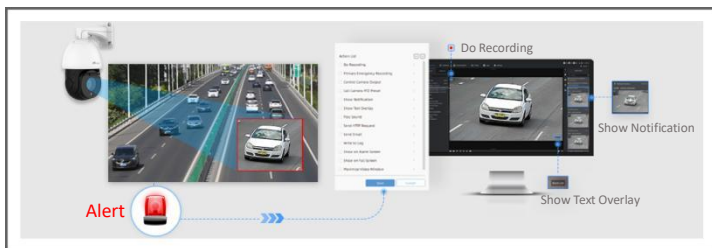

AI Road Traffic Speed Dome Camera

IP66

AF Lens

DATASHEET

KEY FEATURES

- ▶ Superior Image Quality (Starlight Sensor, Smart IR II Technology and high frame rate are supported for an excellent image quality.)
- ▶ Evidence Camera Linkage (Link with any regular cameras to capture the overview snapshots as evidence.)
- ▶ LPR Smart Search (Relevant videos can be found quickly by searching for only a portion of the target suspect vehicle's features, such as vehicle type & color, plate color, plate number, direction and etc.)

Traffic Violation Detection

AI-based road traffic cameras accurately detect and alert violation events such as No-plate Vehicle Detection, Specific Lane Detection, Reverse Driving Detection, Black/White List Detection and Vehicle Event Detection based on recognized vehicle features.

Intelligent AI-powered LPR Algorithm

The AI Road Traffic Speed Dome Camera can not only recognize vehicle plates in real time, but also identify more vehicle features, like vehicle type, color, etc., generating reliable traffic insights to improve safety and mobility.

Smart Rain-Sensing Wiper (Optional)

The rain sensor is used to detect the rain, realizing a smarter control of the wiper function. The speed and frequency of the wiper are intelligently adjusted according to the rain. By smart rain-sensing wiper, AI Road Traffic Speed Dome Camera can clear rainwater automatically, providing sharp images even in rainy days.