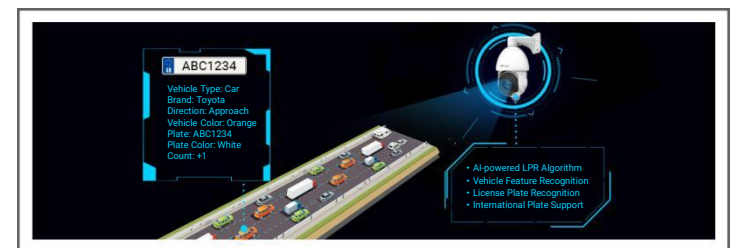

AI Road Traffic Speed Dome Camera

IP66

AF Lens

DATASHEET

KEY FEATURES

- ▶ Superior Image Quality (Starlight Sensor, Smart IR II Technology and high frame rate are supported for an excellent image quality.)
- ▶ Evidence Camera Linkage (Link with any regular cameras to capture the overview snapshots as evidence.)
- ▶ LPR Smart Search (Relevant videos can be found quickly by searching for only a portion of the target suspect vehicle's features, such as vehicle type & color, plate color, plate number, direction and etc.)

Traffic Violation Detection

AI-based road traffic cameras accurately detect and alert violation events such as No-plate Vehicle Detection, Specific Lane Detection, Reverse Driving Detection, Black/White List Detection and Vehicle Event Detection based on recognized vehicle features.

Intelligent AI-powered LPR Algorithm

The AI Road Traffic Speed Dome Camera can not only recognize vehicle plates in real time, but also identify more vehicle features, like vehicle type, color, etc., generating reliable traffic insights to improve safety and mobility.