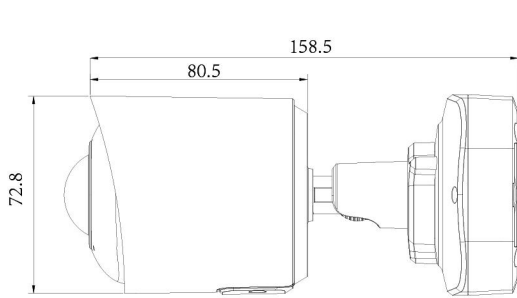

AI 180° Panoramic Mini Bullet Network Camera

Intelligent Analytics	Video Analysis	Region Entrance, Region Exiting, Advanced Motion Detection, Tamper Detection, Line Crossing, Loitering, Object Left, Object Removed
	People Counting& Report	Count the number of people entering or exiting, up to 4 detection areas for regional people counting
System	Storage	Support microSD/SDHC/SDXC Card Local Storage, up to 256G
	Advanced Function	Heat Map, BLC, HLC, 2D DNR, 3D DNR, AWB, IP Address Filtering, AGC, Anti-flicker, Corridor Mode, Deblur, Watermark
	SIP/VoIP Support	Yes, Voice & Video-over-IP
	Event Trigger	Motion Detection, Network Disconnection, Audio Alarm, etc.
	Event Action	FTP Upload, SMTP Upload, SD Card Record, SIP Phone, HTTP Notification, etc.
	System Compatibility	ONVIF Profile G & Q & S & T, API
General	Working Temperature	-40°C~60°C
	Working Humidity	0~90%(Non-condensing)
	Power Supply	PoE (802.3af) / DC 12V ± 10%
	Power Consumption	5W MAX 8W MAX (With IR on) 6W MAX 9W MAX (With IR on)
	Weather Proof	Up to IP67-rated for Weather-resistant Performance
	Housing	Vandal-proof IK10-rated Metal Housing
	Weight	630g
	Dimensions	95.8mmX74mmX158.5mm
	Warranty	3/5 Years

AI 180° Panoramic Mini Bullet Network Camera

Structure Diagrams

Units: mm

Accessories Support

A01 Pole Mount

Weight: 720g
Dimensions: 170*51.5*152.6mm

A03 External Corner Bracket

Weight: 900g
Dimensions: 170*152.5*76.3mm