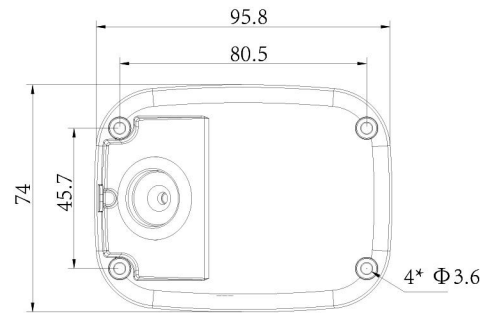

AI 180° Panoramic Mini Bullet Network Camera

Intelligent Analytics	Video Analysis	Region Entrance, Region Exiting, Advanced Motion Detection, Tamper Detection, Line Crossing, Loitering, Object Left, Object Removed
	People Counting& Report	Count the number of people entering or exiting, up to 4 detection areas for regional people counting
System	Storage	Support microSD/SDHC/SDXC Card Local Storage, up to 256G
	Advanced Function	Heat Map, BLC, HLC, 2D DNR, 3D DNR, AWB, IP Address Filtering, AGC, Anti-flicker, Corridor Mode, Deblur, Watermark
	SIP/VoIP Support	Yes, Voice & Video-over-IP
	Event Trigger	Motion Detection, Network Disconnection, Audio Alarm, etc.
	Event Action	FTP Upload, SMTP Upload, SD Card Record, SIP Phone, HTTP Notification, etc.
	System Compatibility	ONVIF Profile G & Q & S & T, API
General	Working Temperature	-40°C~60°C
	Working Humidity	0~90%(Non-condensing)
	Power Supply	PoE (802.3af) / DC 12V ± 10%
	Power Consumption	5W MAX 8W MAX (With IR on) 6W MAX 9W MAX (With IR on)
	Weather Proof	Up to IP67-rated for Weather-resistant Performance
	Housing	Vandal-proof IK10-rated Metal Housing
	Weight	630g
	Dimensions	95.8mmX74mmX158.5mm
	Warranty	3/5 Years

AI 180° Panoramic Mini Bullet Network Camera

Structure Diagrams

Units: mm

Accessories Support

A01 Pole Mount

Weight: 720g
Dimensions: 170*51.5*152.6mm

A03 External Corner Bracket

Weight: 900g
Dimensions: 170*152.5*76.3mm