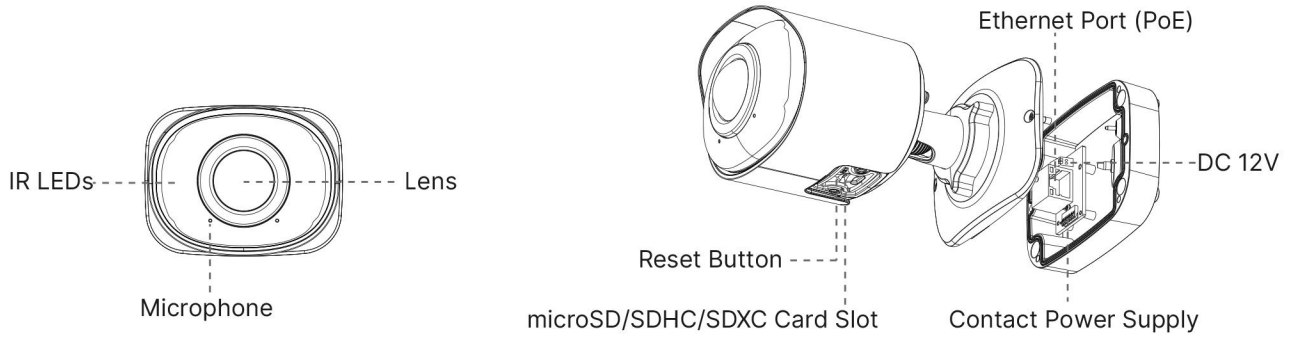

4K Video Viewing Experience

The camera performs well in catching detailed image with 4K HD resolution regardless of the moving speed.

Integrated Junction Box

The well-designed Integrated Junction Box ensures efficient and simple installation. It enlarges the space to make cable connection neat and easy. With the help of IP67-rated weather-proof design and Point-contact Power Supply, the Integrated Junction Box is able to offer stable operation and supreme user-experience.

AI 180° Panoramic Mini Bullet Network Camera

Intelligent Analytics	Video Analysis	Region Entrance, Region Exiting, Advanced Motion Detection, Tamper Detection, Line Crossing, Loitering, Object Left, Object Removed
	People Counting& Report	Count the number of people entering or exiting, up to 4 detection areas for regional people counting
System	Storage	Support microSD/SDHC/SDXC Card Local Storage, up to 256G
	Advanced Function	Heat Map, BLC, HLC, 2D DNR, 3D DNR, AWB, IP Address Filtering, AGC, Anti-flicker, Corridor Mode, Deblur, Watermark
	SIP/VoIP Support	Yes, Voice & Video-over-IP
	Event Trigger	Motion Detection, Network Disconnection, Audio Alarm, etc.
	Event Action	FTP Upload, SMTP Upload, SD Card Record, SIP Phone, HTTP Notification, etc.
	System Compatibility	ONVIF Profile G & Q & S & T, API
General	Working Temperature	-40°C~60°C
	Working Humidity	0~90%(Non-condensing)
	Power Supply	PoE (802.3af) / DC 12V ± 10%
	Power Consumption	5W MAX 8W MAX (With IR on) 6W MAX 9W MAX (With IR on)
	Weather Proof	Up to IP67-rated for Weather-resistant Performance
	Housing	Vandal-proof IK10-rated Metal Housing
	Weight	630g
	Dimensions	95.8mmX74mmX158.5mm
	Warranty	3/5 Years

AI 180° Panoramic Mini Bullet Network Camera

Structure Diagrams

Units: mm

Accessories Support

A01 Pole Mount

Weight: 720g
Dimensions: 170*51.5*152.6mm

A03 External Corner Bracket

Weight: 900g
Dimensions: 170*152.5*76.3mm